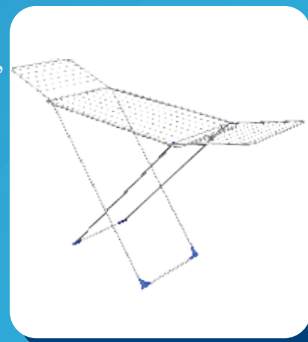

Bestsellers

Ironing Elsa Exclusive (art. ELE)

- Metal base,
- Board size 1220x400 mm,
- Power strip 2.2 m,
- Socket with cord rest,
- Linen rack,
- adjustable height up to 0.93 m,
- Cover material - cotton,
- Net weight 7.8 kg,
- Price 20.02 \$

Bestsellers

Ironing Bell Classic 3 (art. BC3)

- Wood chipboard base,
- Board size 1070x290 mm,
- two height positions h-70, h-80 cm,
- Cover material - cotton,
- Net weight 3.7 kg,
- Price 5.29 \$

Stepladder (art.SKA5)

- Number of steps - 5,
- Platform height 1065 mm,
- Maximum capacity 150 Kg,
- Safety locking straps,
- net weight 6.1 kg,
- tray for tools,
- price 15.71 \$

Foldable on-floor dryer (SB1)

- dryer length - 18 m,
- Maximum capacity 15 kg,
- Folded size 1310x530x30 mm,
- net weight 3.1 kg
- price 7.01 \$

Foldable beach chair with pillow (art.K3)

- 8 backrest positions,
- maximum load 120 kg,
- 3 fabric color options,
- net weight 5.3 kg,
- price 21.39 \$

Ironing Boards
Drying Racks
Step Ladders
Lounge Chairs
Stools
Goods for kids